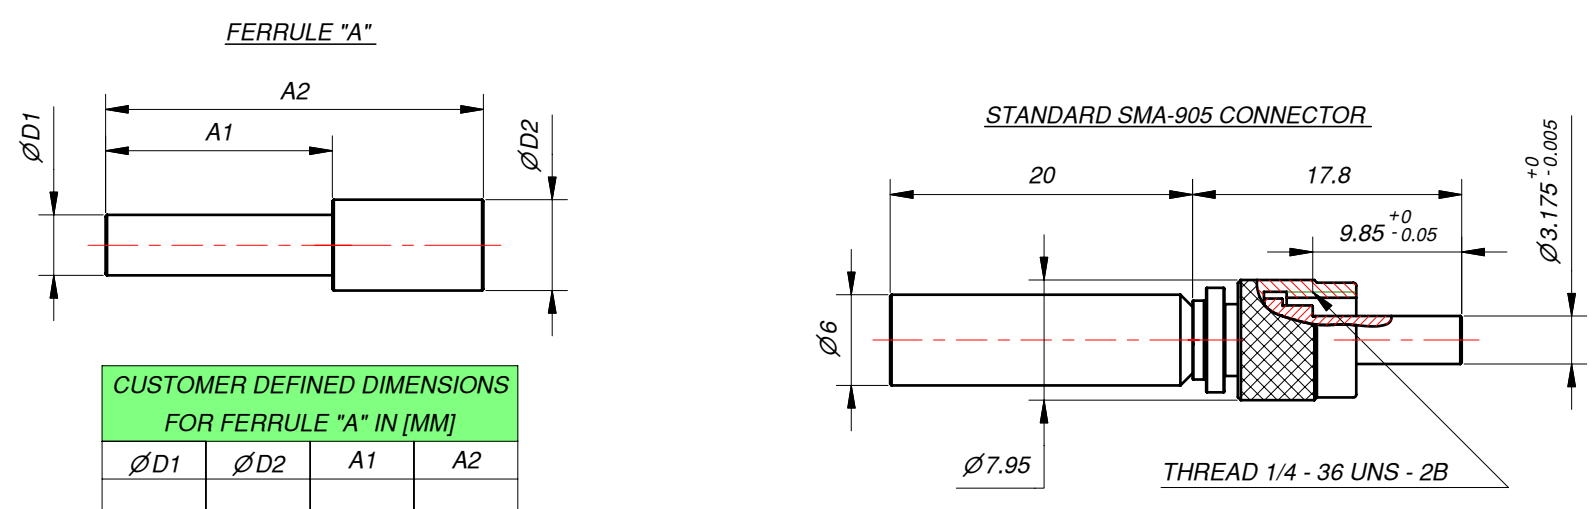

FERRULES COULD BE MADE IN ACCORDANCE WITH CUSTOMER DRAWINGS

1. **MULTIMODE OPTICAL FIBER SELECTION:**
1. POSSIBLE FIBER TRANSMISSION IN THE RANGE:
     - ZLUV 180 - 1200 NM (NA=0.22; 0.26; LOWER NA ON REQUEST).
     - ZLWF 400 - 2200 NM (NA=0.22; 0.26; LOWER NA ON REQUEST).
     - ZLPUV 250 - 1100 NM (NA=0.37).
     - ZLPWF 400 - 2200 NM (NA=0.37).
  2. STRESS PROOF LOAD 100KPSI.
  3. FOR OTHER FIBER PARAMETERS PLEASE LOOK FIBER CATALOG.

TITLE: MLB7 - FIBER BUNDLE MULTI LEG - BUNDLE		
SIZE: A2	DRAWING NO.: MLB7-001-00	REV.: A
FILE NAME: MLB7-001-00.idw	ITEM NO.:	
COMPANY: Z-LIGHT, LTD.	CODE NO.:	
HOME PAGE: HTTP://WWW.Z-LIGHT.LV	ORDER NO.:	
SCALE: DO NOT SCALE	DIMENSIONS ARE IN MM	SHEET 1 OF 1